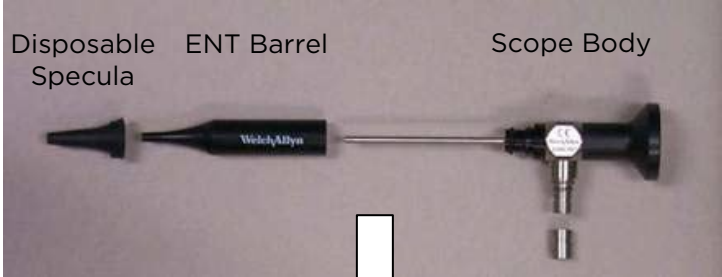

# ENT SCOPE ASSEMBLY

Follow the diagram below to assemble the AMD-2015 ENT Scope, the AMD-2450 Coupler and the AMD-300 Camera and Illumination System.

AMD-2015 ENT Scope (factory assembled)